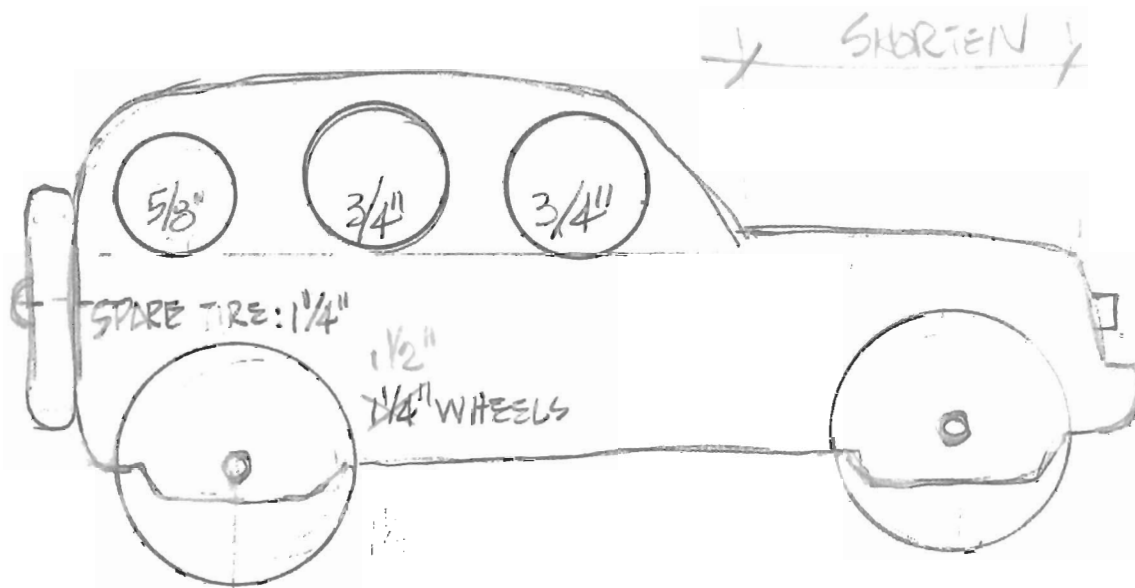

SPORTS CAR

SCALE: FULL SIZE

H. TABLETON

MODEL #009-C

AUGUST, 2009

OPTION:
2 HOLES @ 1"

ALIGN

1 1/2" WHEELS

15/64" HOLES

CUT FROM 2x4 STUD
OR 2 1/4" STOCK
STAIN OR PAINT

SEDAN

SCALE: FULL SIZE
H. TABLET
MODEL #009-13
JULY 2009

CUT FROM 2" x 4" STUD
OR SIMILAR SCRAP
PAINT OR STAIN

BLADE: 1" WIDER
THAN BODY. PAINT
BLACK - QUOTE TO
BODY.

BULLDOZER

SCALE: FULL SIZE
 H. TARLETON
 MODEL # 009-A
 July 2009

TRUCK

SCALE: FULL SIZE
H. TARLETON
MODEL #007-D
AUGUST, 2009

JEEP

SCALE: FULL SIZE

H. TARLETON

27 AUGUST, 2001