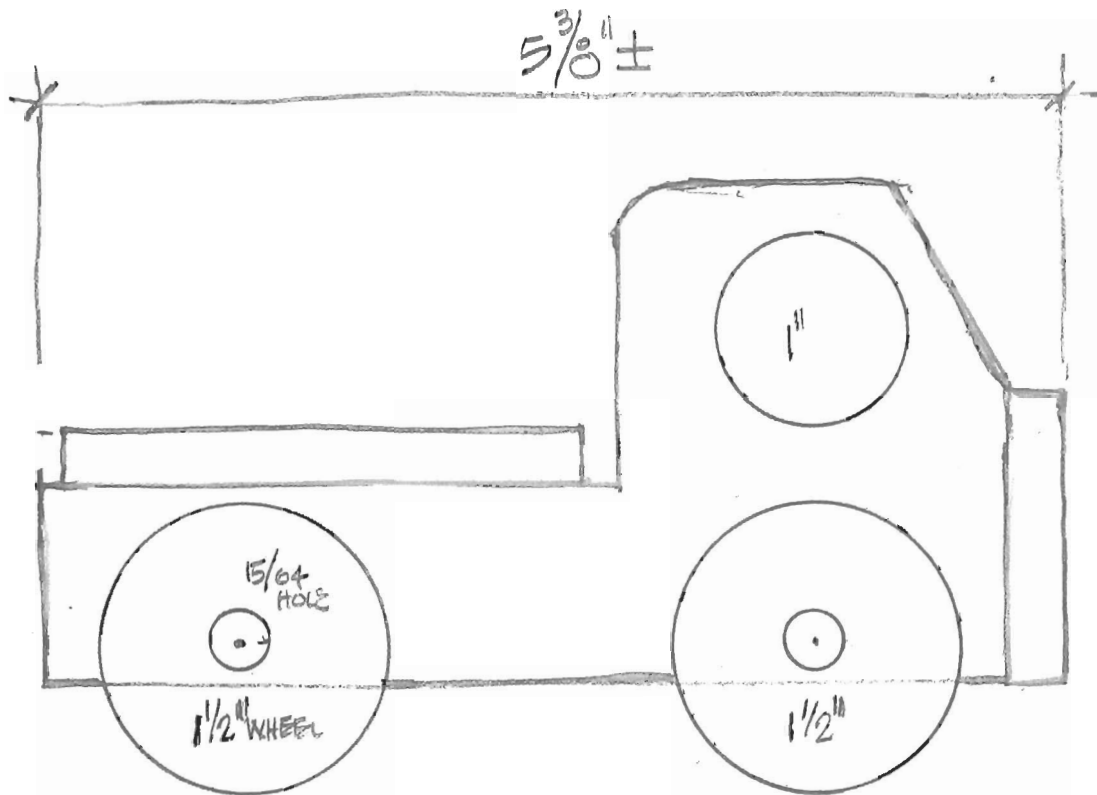

SPORTS CAR

SCALE: FULL SIZE

H. TABLETON

MODEL #009-C

AUGUST, 2009

OPTION:
2 HOLES @ 1"

ALIGN

1 1/2" WHEELS

15/64" HOLES

CUT FROM 2x4 STUD
OR 2 1/4" STOCK
STAIN OR PAINT

SEDAN

SCALE: FULL SIZE
H. TABLET
MODEL #009-13
JULY 2009

CUT FROM 2" x 4" STUD
OR SIMILAR SCRAP
PAINT OR STAIN

BLADE: 1" WIDER
THAN BODY. PAINT
BLACK - QUOTE TO
BODY.

BULLDOZER

SCALE: FULL SIZE
 H. TARLETON
 MODEL # 009-A
 July 2009

TRUCK

SCALE: FULL SIZE
H. TARLETON
MODEL #007-D
AUGUST, 2009

JEEP

SCALE: FULL SIZE

H. TARLETON

27 AUGUST, 2001