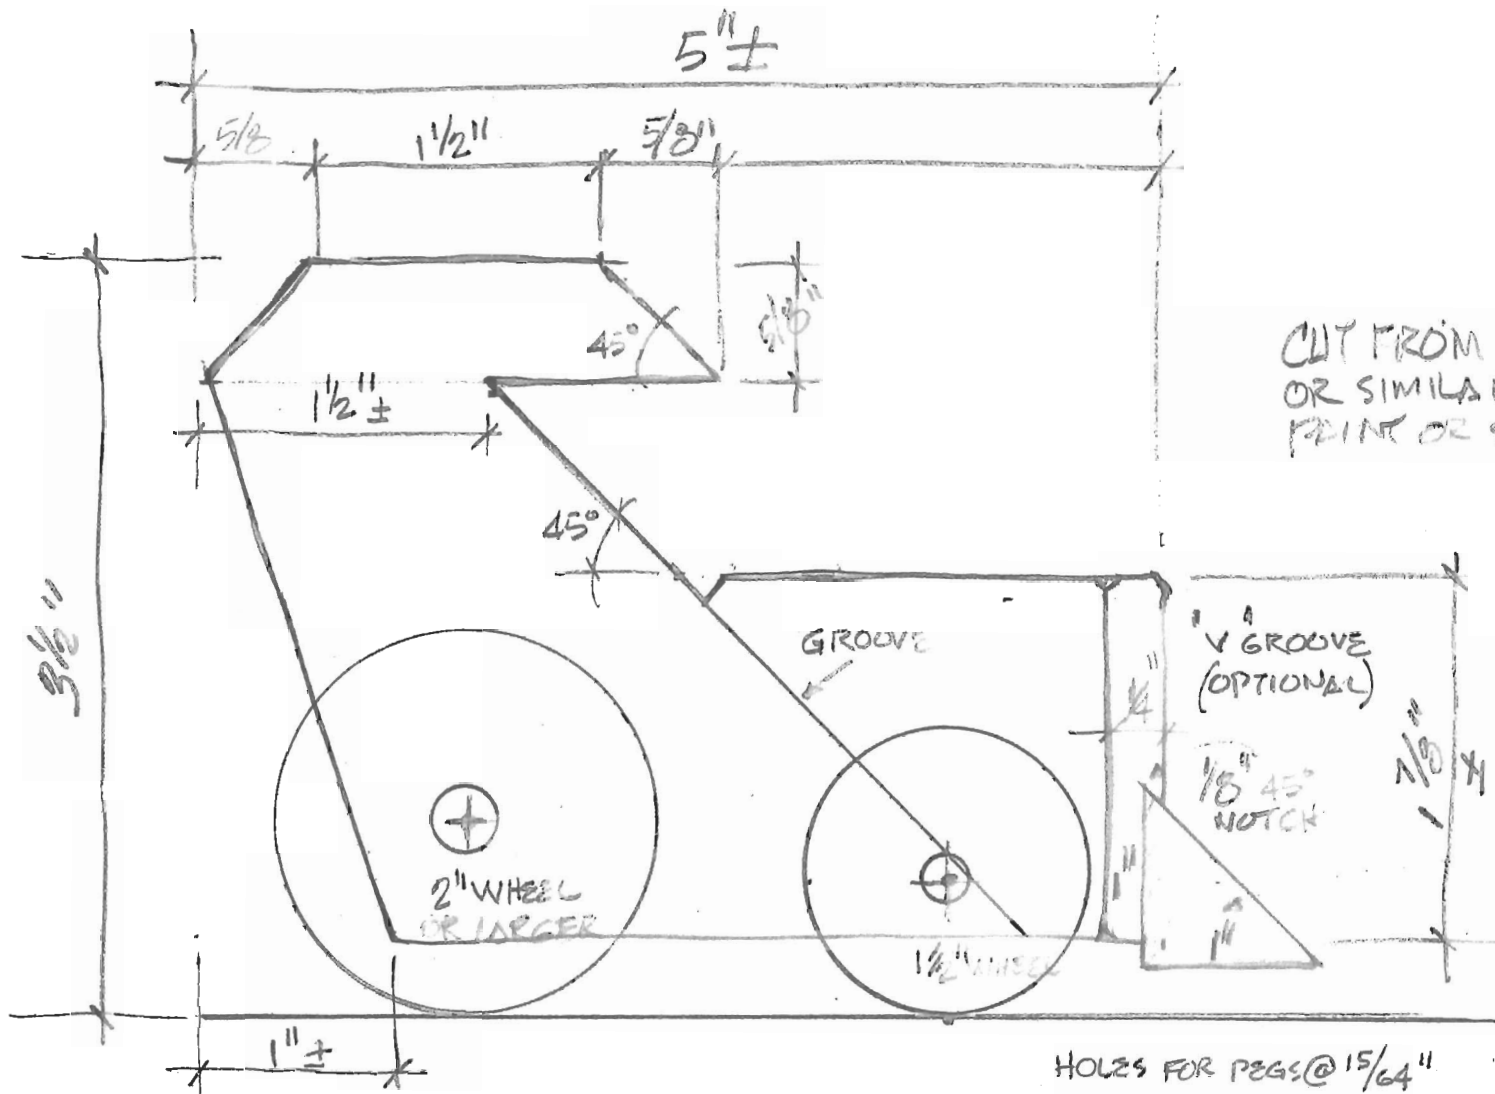

SPORTS CAR

SCALE: FULL SIZE

H. TABLETON

MODEL #009-C

AUGUST, 2009

OPTION:
2 HOLES @ 1"

ALIGN

1 1/2" WHEELS

15/64" HOLES

CUT FROM 2x4 STUD
OR 2 1/4" STOCK
STAIN OR PAINT

SEDAN

SCALE: FULL SIZE
H. TABLET
MODEL #009-13
JULY 2009

CUT FROM 2" x 4" STUD
OR SIMILAR SCRAP
PAINT OR STAIN

BLADE: 1" WIDER
THAN BODY. PAINT
BLACK - QUOTE TO
BODY.

BULLDOZER

SCALE: FULL SIZE
 H. TARLETON
 MODEL # 009-A
 July 2009

TRUCK

SCALE: FULL SIZE
H. TARLETON
MODEL #007-D
AUGUST, 2009

JEEP

SCALE: FULL SIZE

H. TARLETON

27 AUGUST, 2001

MODEL # 009-E