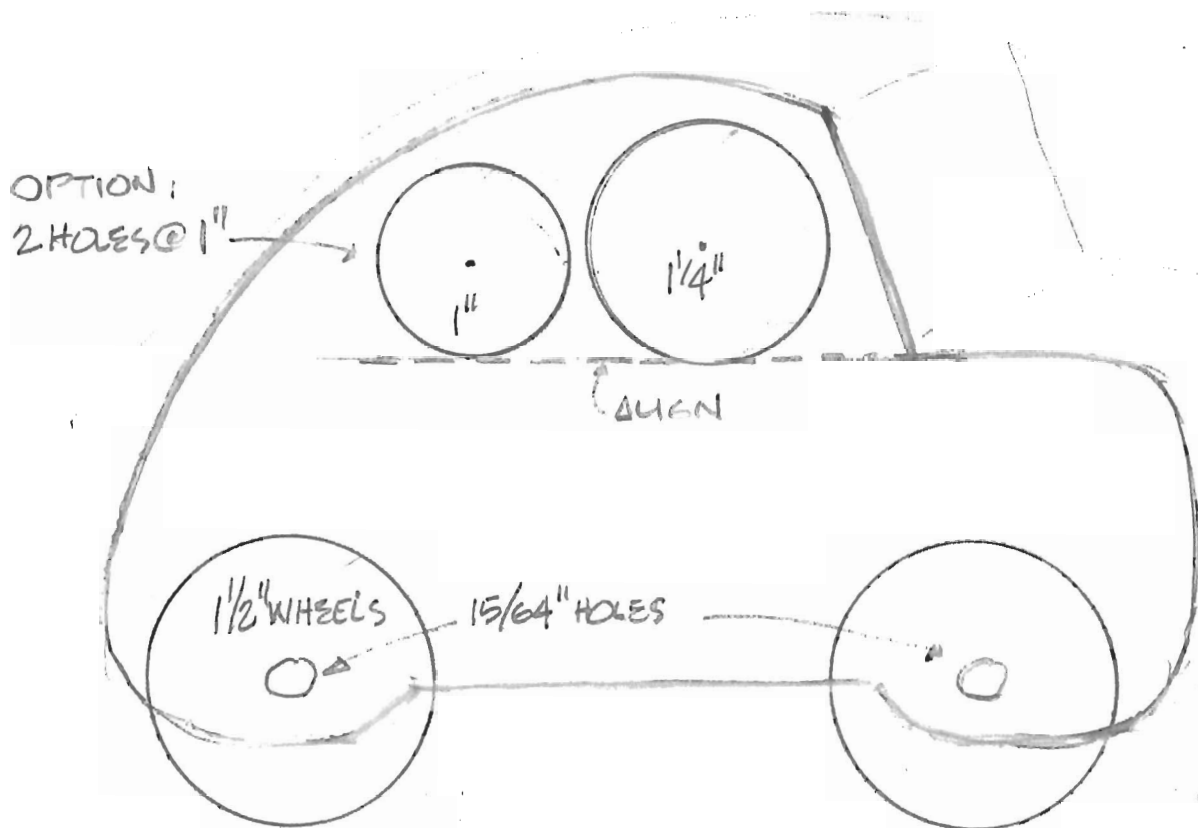

SPORTS CAR

SCALE: FULL SIZE

H. TABLETON

MODEL #009-C

AUGUST, 2009

OPTION:
2 HOLES @ 1"

ALIGN

1 1/2" WHEELS

15/64" HOLES

CUT FROM 2x4 STUD
OR 2 1/4" STOCK
STAIN OR PAINT

SEDAN

SCALE: FULL SIZE
H. TABLET
MODEL #009-13
JULY 2009

CUT FROM 2" x 4" STUD
OR SIMILAR SCRAP
PAINT OR STAIN

BLADE: 1" WIDER
THAN BODY. PAINT
BLACK - QUOTE TO
BODY.

BULLDOZER

SCALE: FULL SIZE
 H. TARLETON
 MODEL # 009-A
 July 2009

TRUCK

SCALE: FULL SIZE
H. TARLETON
MODEL #007-D
AUGUST, 2009

JEEP

SCALE: FULL SIZE

H. TARLETON

27 AUGUST, 2001

MODEL # 009-E